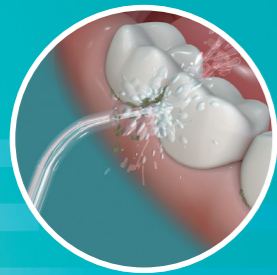

blast water flosser

The fun and easy way for your patients to floss

Available from

Only **1 in 4**
 Australians **floss daily***

Meet **blast**

Help your patients create a
 better flossing routine

Blasts away plaque
 between teeth and
 along the gums

Gentle cleaning
 and helps improve
 gum health

Easy for patients to
 clean around braces
 and dental work

What makes the Colgate Blast Water Flosser different?

Its portable and uniquely patented design, combined with easy to use controls will encourage your patients to clean their in-betweens and achieve a cleaner feeling than brushing alone.

The Blast Water Flosser has been designed to be simple and effective for people who are new to water flossing with its easy power flossing that's good and gentle for gums.

*ADA 2020 Consumer Survey - a national survey of 25,000 adults over 18 years of age which found that three quarters of Australian adults rarely or never floss or clean between their teeth.